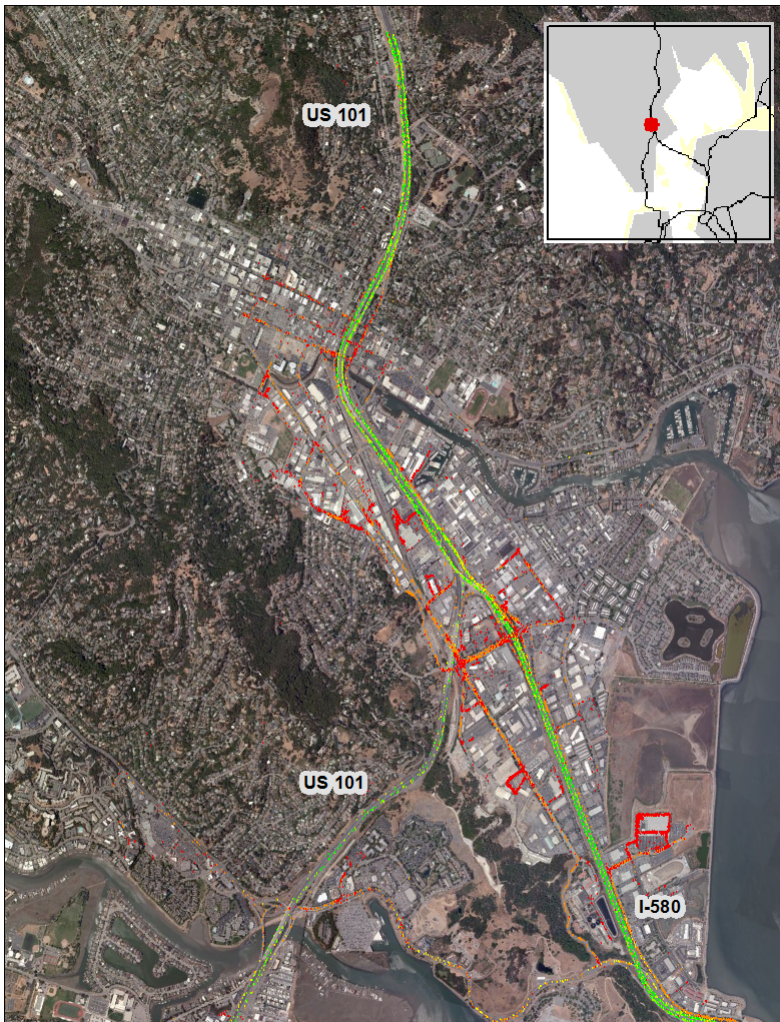

# San Rafael, CA: I-580 at US 101

## Summary

National Ranking by Congestion Index	134
Average Speed	47
Peak Average Speed	45
Nonpeak Average Speed	47
Nonpeak/Peak Ratio	1.06

**Average Speed by Time of Day  
I-580 at US 101**