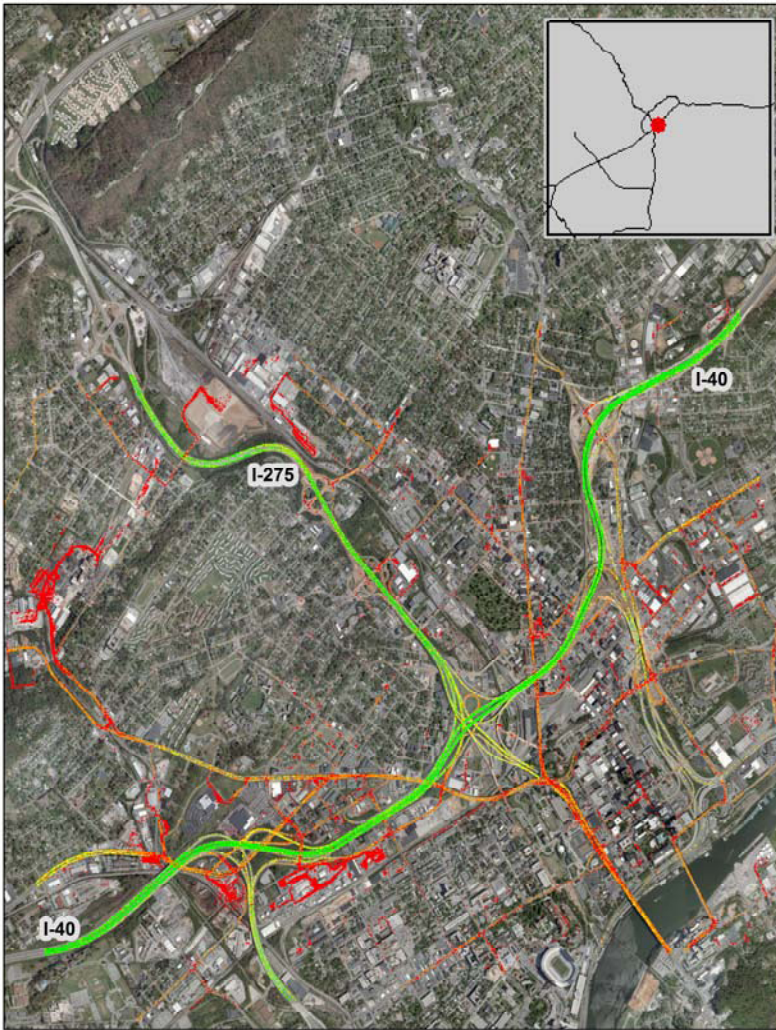

Knoxville, TN: I-40 at I-275

Summary

National Ranking by Congestion Index	156
Average Speed	55
Peak Average Speed	53
Nonpeak Average Speed	55
Nonpeak/Peak Ratio	1.03

**Average Speed by Time of Day
I-40 at I-275**