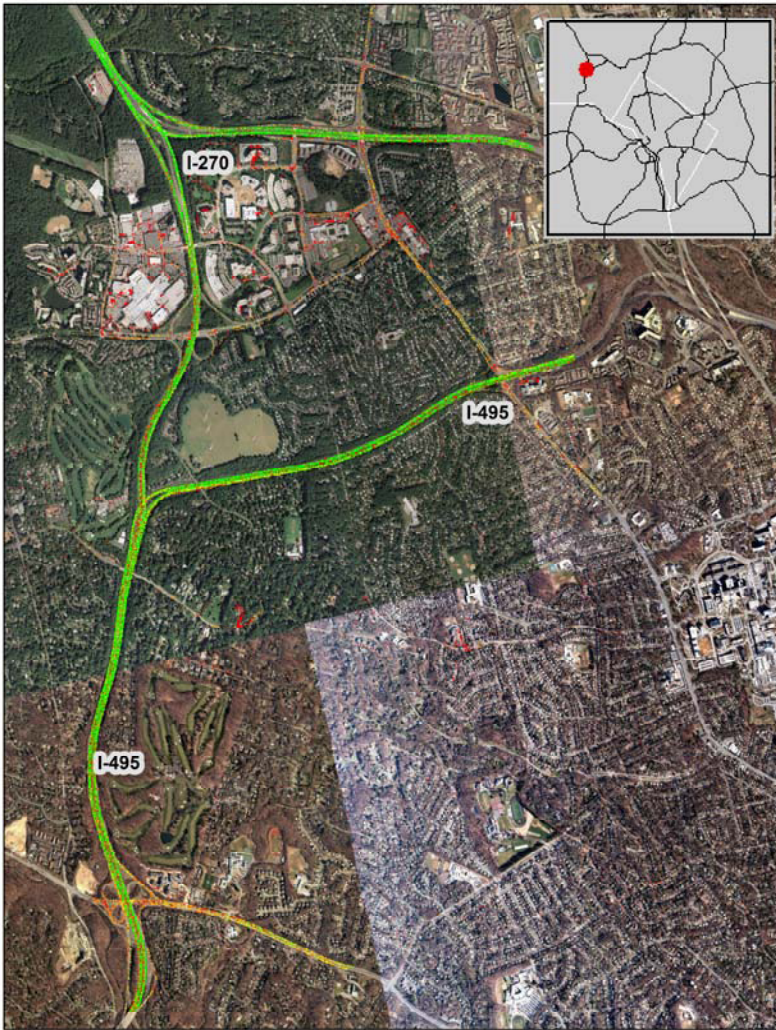

# Washington, DC: I-495 at I-270 (East)

## Summary

National Ranking by  
Congestion Index

**56**

Average Speed

**45**

Peak Average Speed

**31**

Nonpeak Average  
Speed

## Average Speed by Time of Day I-495 at I-270 (East)