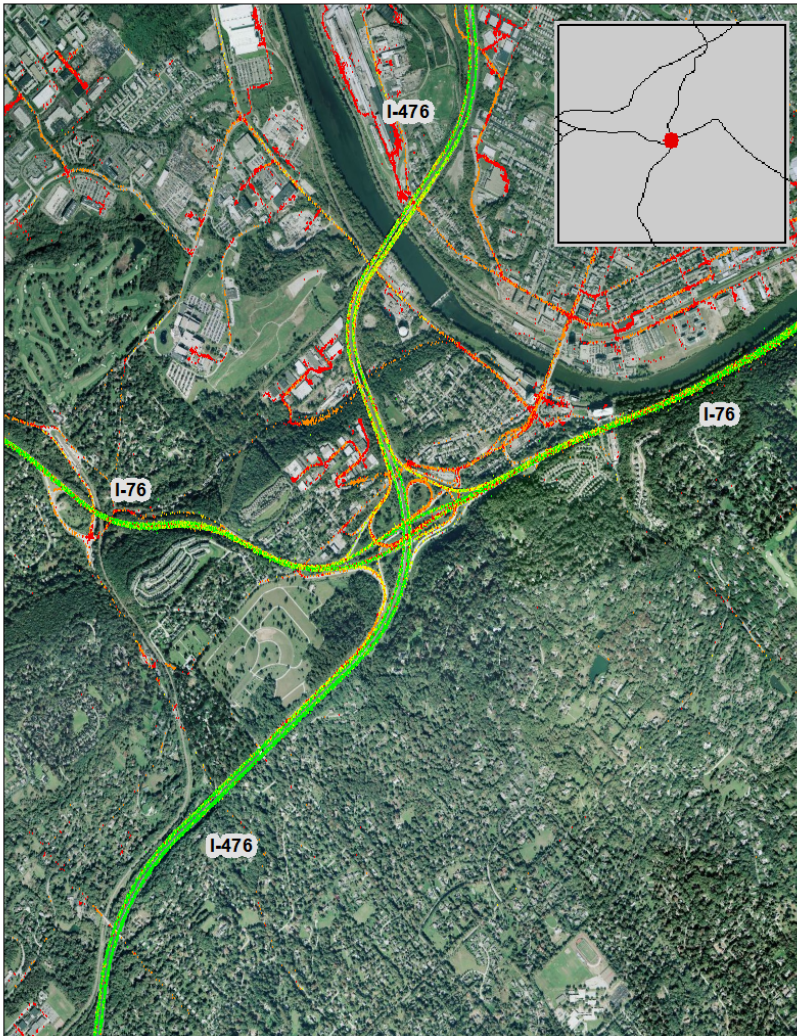

Philadelphia, PA: I-76 at I-476

Summary

National Ranking by Congestion Index	38
Average Speed	45
Peak Average Speed	38
Nonpeak Average Speed	48
Nonpeak/Peak Ratio	1.26

**Average Speed by Time of Day
I-76 at I-476**