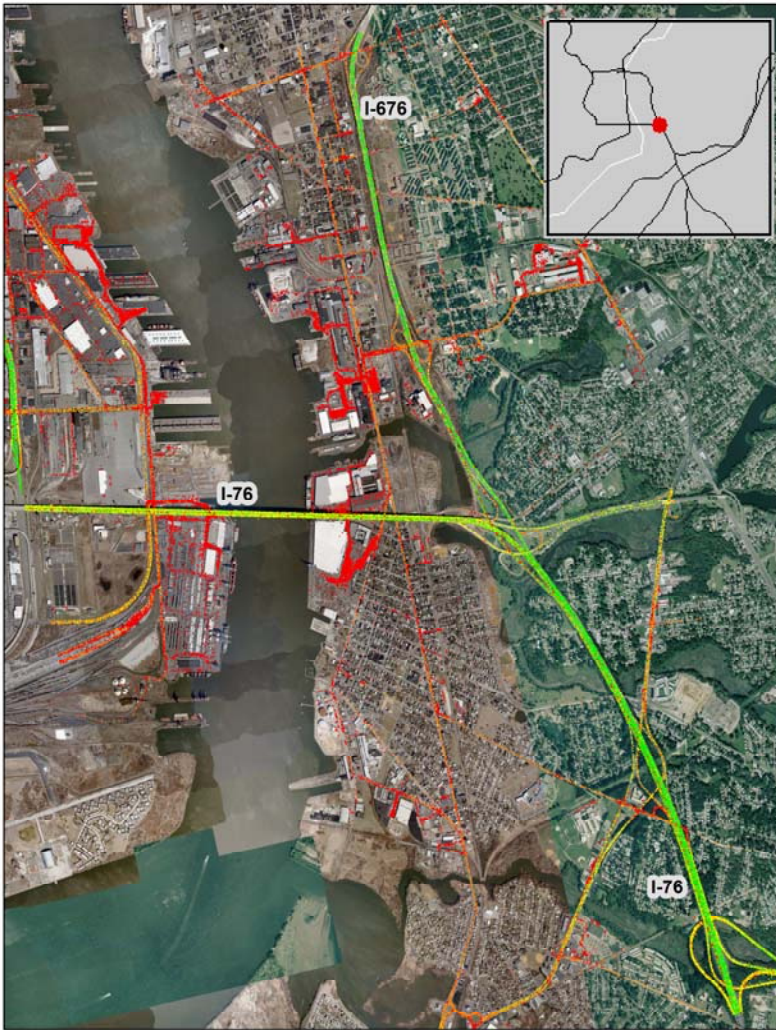

Camden, NJ: I-76 at I-676

Summary

National Ranking by
Congestion Index

90

Average Speed

47

Peak Average Speed

42

Nonpeak Average
Speed

49

Nonpeak/Peak Ratio

1.16

Average Speed by Time of Day I-76 at I-676