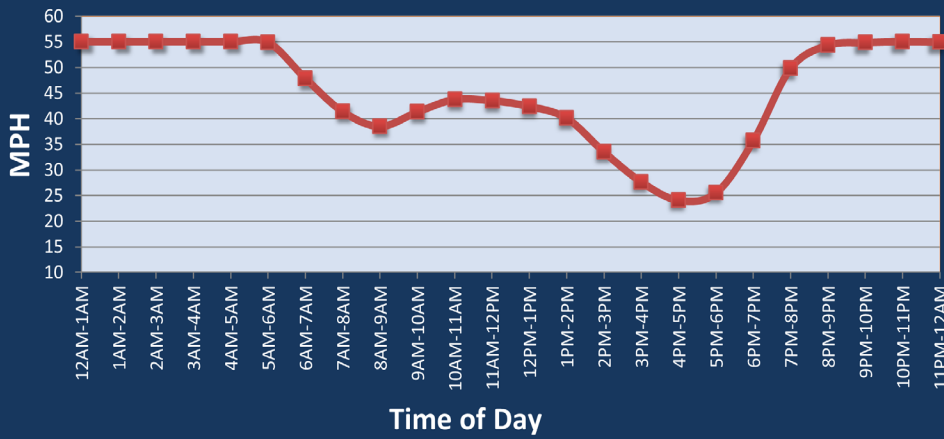

# Chicago, IL: I-294 at I-290/I-88

Average Speed by Time of Day  
I-294 at I-290/I-88

## Summary

National Ranking by Congestion Index	2
Rank Change 2023 - 2024	0
Average Speed	41.8
Peak Average Speed	34.9
Nonpeak Average Speed	44.9
Nonpeak / Peak Ratio	1.3
Peak Average Speed Percent Change 2023 - 2024	-1.4%