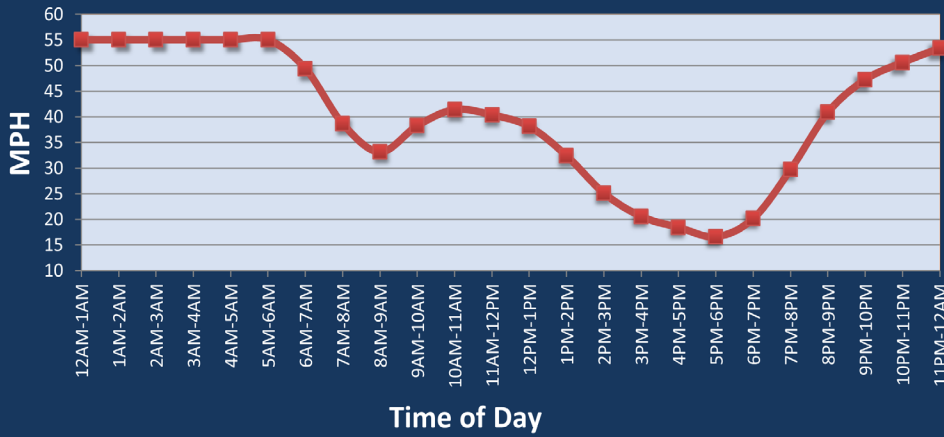

# Atlanta, GA: I-285 at I-85 (North)

Average Speed by Time of Day  
I-285 at I-85 (North)

## Summary

National Ranking by Congestion Index	4
Rank Change 2023 - 2024	1
Average Speed	35.4
Peak Average Speed	26.4
Nonpeak Average Speed	39.3
Nonpeak / Peak Ratio	1.5
Peak Average Speed Percent Change 2023 - 2024	-1.5%