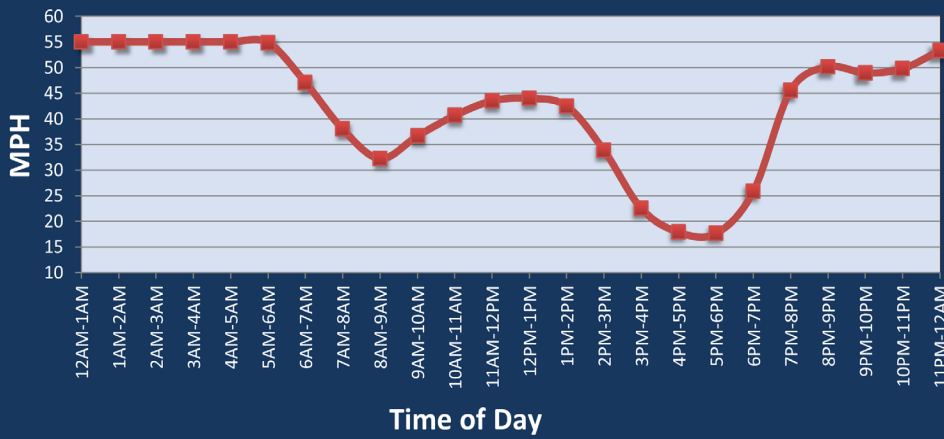

Nashville, TN: I-24/I-40 at I-440 (East)

Average Speed by Time of Day
I-24/I-40 at I-440 (East)

Summary

National Ranking by Congestion Index	5
Rank Change 2023 - 2024	5
Average Speed	38.1
Peak Average Speed	27.2
Nonpeak Average Speed	43
Nonpeak / Peak Ratio	1.6
Peak Average Speed Percent Change 2023 - 2024	-3.9%