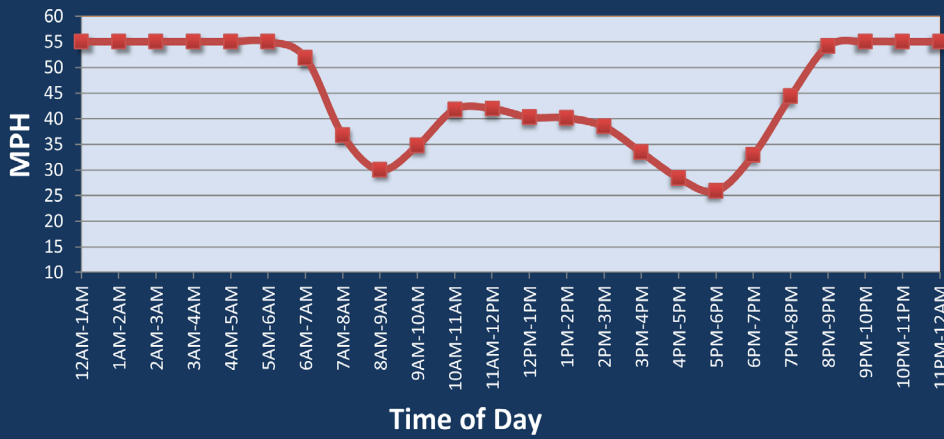

Atlanta, GA: I-75 at I-285 (North)

Average Speed by Time of Day
I-75 at I-285 (North)

Summary

National Ranking by Congestion Index	6
Rank Change 2023 - 2024	6
Average Speed	40.9
Peak Average Speed	33.1
Nonpeak Average Speed	44.3
Nonpeak / Peak Ratio	1.3
Peak Average Speed Percent Change 2023 - 2024	-6.3%