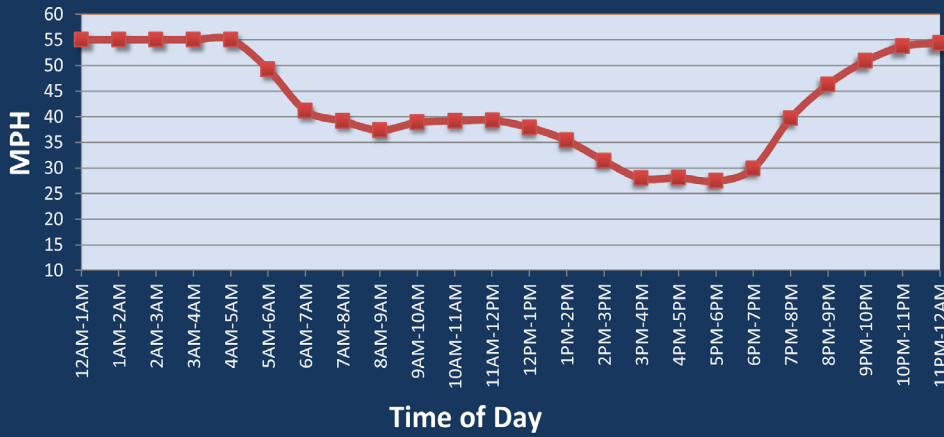

# Los Angeles, CA: SR 60 at SR 57

Average Speed by Time of Day  
SR 60 at SR 57

## Summary

National Ranking by Congestion Index	7
Rank Change 2023 - 2024	0
Average Speed	41.1
Peak Average Speed	34.3
Nonpeak Average Speed	43.6
Nonpeak / Peak Ratio	1.3
Peak Average Speed Percent Change 2023 - 2024	-2.4%