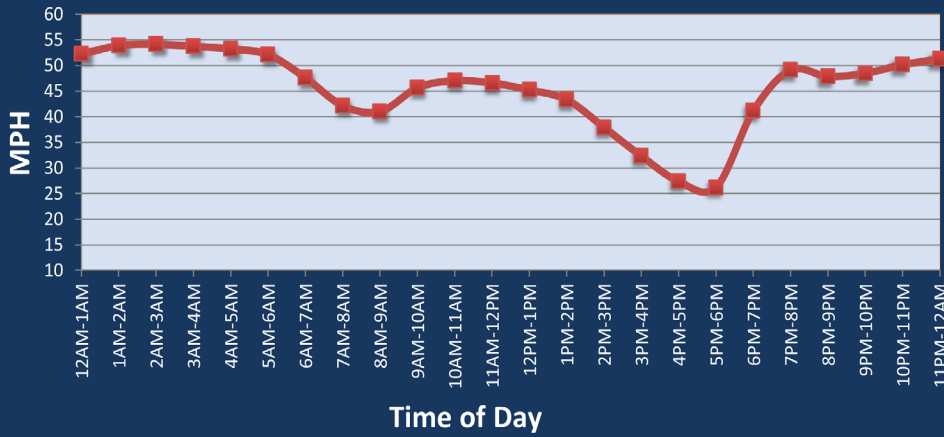

Hartford, CT: I-84 at I-91

Average Speed by Time of Day
I-84 at I-91

Summary

National Ranking by Congestion Index	11
Rank Change 2023 - 2024	9
Average Speed	43.4
Peak Average Speed	35.8
Nonpeak Average Speed	46.6
Nonpeak / Peak Ratio	1.3
Peak Average Speed Percent Change 2023 - 2024	-5.8%