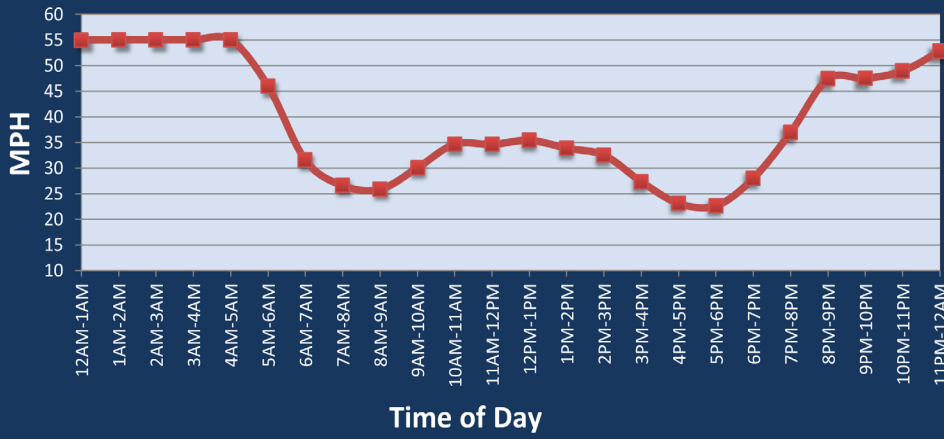

Dallas, TX: I-45 at I-30

Average Speed by Time of Day
I-45 at I-30

Summary

National Ranking by Congestion Index	13
Rank Change 2023 - 2024	2
Average Speed	35.4
Peak Average Speed	26
Nonpeak Average Speed	39.5
Nonpeak / Peak Ratio	1.5
Peak Average Speed Percent Change 2023 - 2024	-1.1%