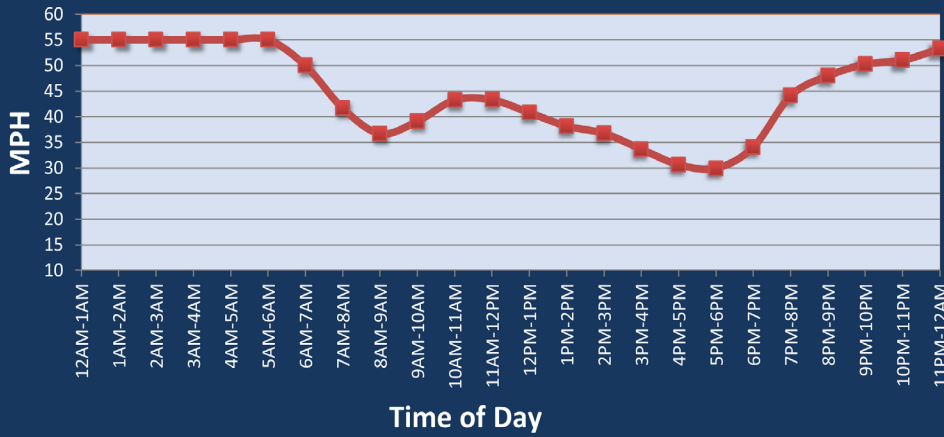

# Atlanta, GA: I-20 at I-285 (East)

Average Speed by Time of Day  
I-20 at I-285 (East)

## Summary

National Ranking by Congestion Index	14
Rank Change 2023 - 2024	7
Average Speed	42.3
Peak Average Speed	36.3
Nonpeak Average Speed	44.7
Nonpeak / Peak Ratio	1.2
Peak Average Speed Percent Change 2023 - 2024	-0.3%