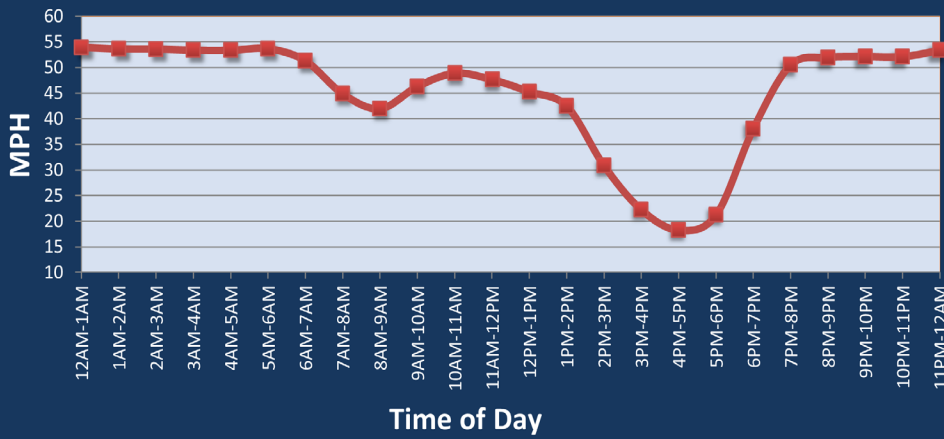

Nashville, TN: I-40 at I-65 (East)

Average Speed by Time of Day
I-40 at I-65 (East)

Summary

National Ranking by Congestion Index	16
Rank Change 2023 - 2024	7
Average Speed	39.8
Peak Average Speed	31.3
Nonpeak Average Speed	43.6
Nonpeak / Peak Ratio	1.4
Peak Average Speed Percent Change 2023 - 2024	1.1%