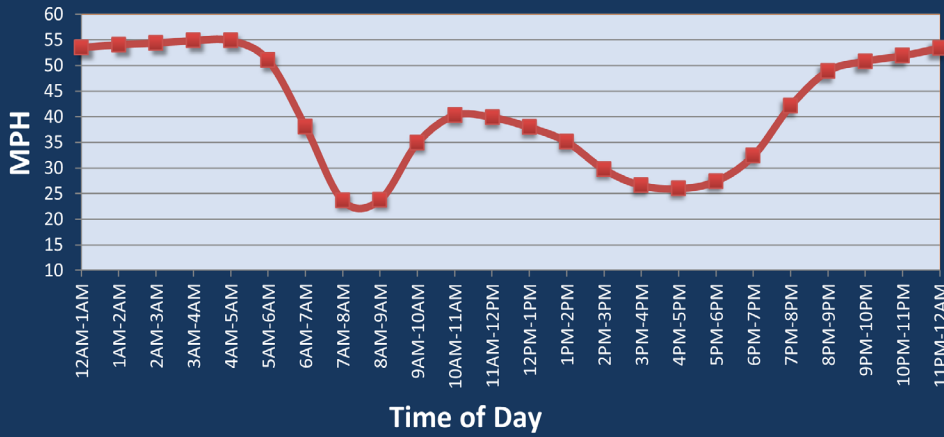

Los Angeles, CA: I-710 at I-105

Average Speed by Time of Day
I-710 at I-105

Summary

National Ranking by Congestion Index	18
Rank Change 2023 - 2024	-7
Average Speed	37.8
Peak Average Speed	27.6
Nonpeak Average Speed	42.8
Nonpeak / Peak Ratio	1.5
Peak Average Speed Percent Change 2023 - 2024	0.7%