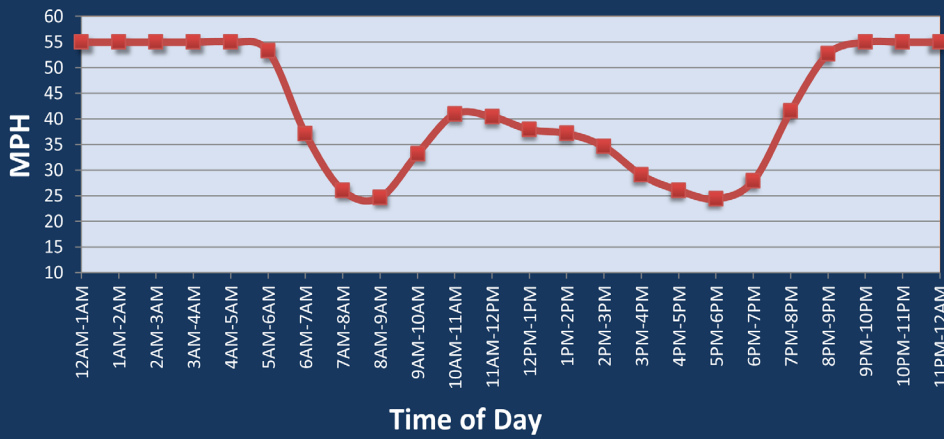

# Houston, TX: I-45 at I-610 (North)

Average Speed by Time of Day  
I-45 at I-610 (North)

## Summary

National Ranking by Congestion Index	22
Rank Change 2023 - 2024	0
Average Speed	38.4
Peak Average Speed	27.1
Nonpeak Average Speed	44
Nonpeak / Peak Ratio	1.6
Peak Average Speed Percent Change 2023 - 2024	-1.7%