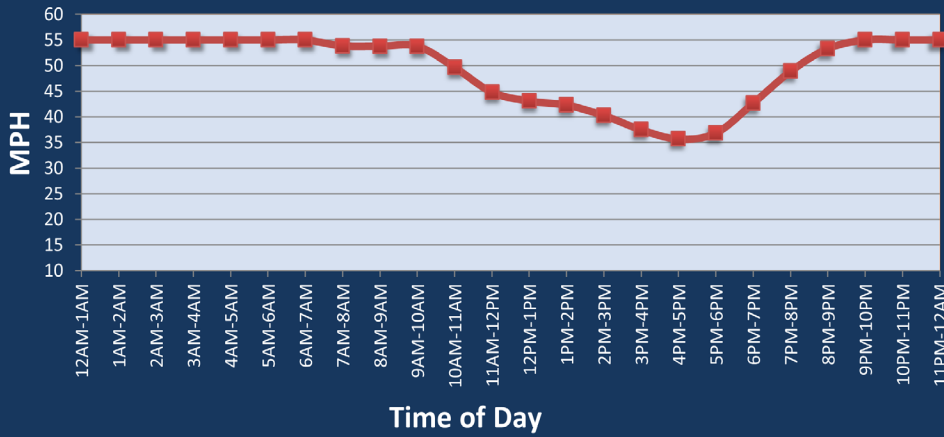

Chicago, IL: I-80 at I-94

Average Speed by Time of Day
I-80 at I-94

Summary

| | |
|---|-------|
| National Ranking by Congestion Index | 23 |
| Rank Change 2023 - 2024 | 8 |
| Average Speed | 47.6 |
| Peak Average Speed | 45.9 |
| Nonpeak Average Speed | 48.2 |
| Nonpeak / Peak Ratio | 1.1 |
| Peak Average Speed Percent Change 2023 - 2024 | -5.0% |