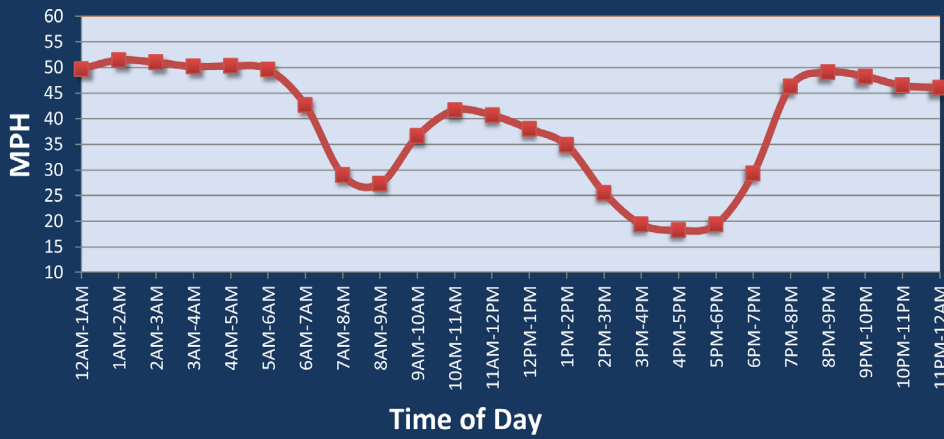

Providence, RI: I-95 at I-195

Average Speed by Time of Day
I-95 at I-195

Summary

National Ranking by Congestion Index	25
Rank Change 2023 - 2024	15
Average Speed	35.9
Peak Average Speed	27.2
Nonpeak Average Speed	39.9
Nonpeak / Peak Ratio	1.5
Peak Average Speed Percent Change 2023 - 2024	-18.0%