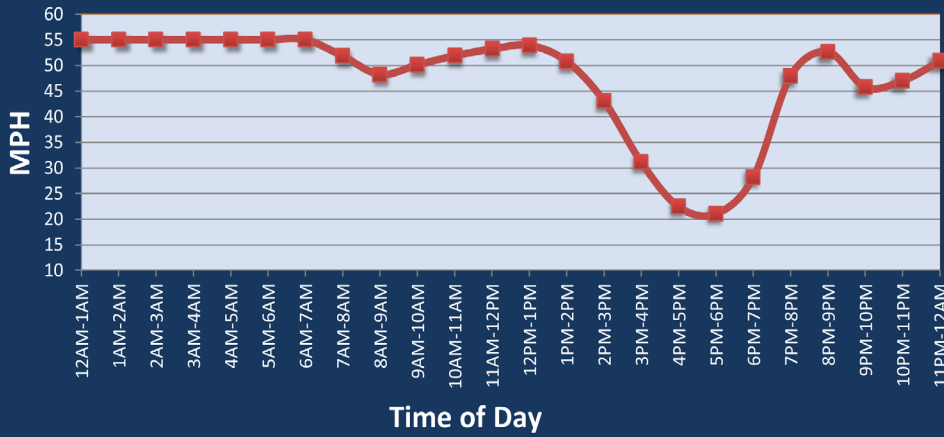

# Atlanta, GA: I-285 at SR 400

Average Speed by Time of Day  
I-285 at SR 400

## Summary

National Ranking by Congestion Index	29
Rank Change 2023 - 2024	-20
Average Speed	44.5
Peak Average Speed	33.7
Nonpeak Average Speed	49.3
Nonpeak / Peak Ratio	1.5
Peak Average Speed Percent Change 2023 - 2024	11.9%