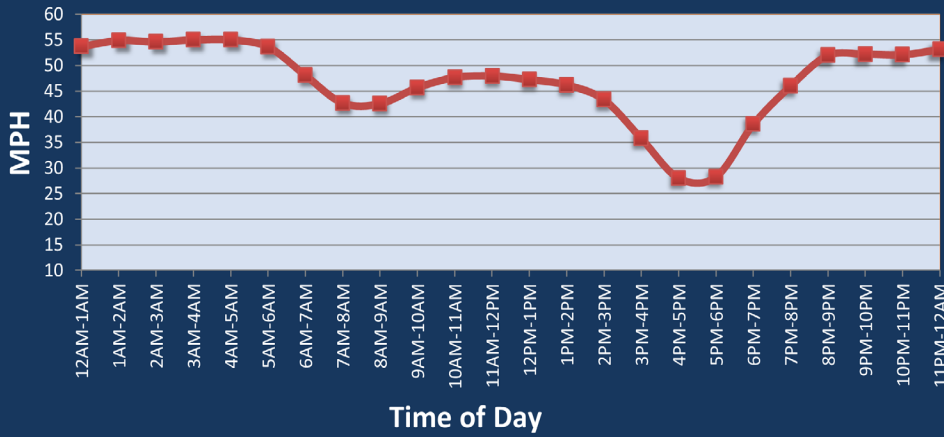

Indianapolis, IN: I-65 at I-70 (South)

Average Speed by Time of Day
I-65 at I-70 (South)

Summary

National Ranking by Congestion Index	33
Rank Change 2023 - 2024	40
Average Speed	44.1
Peak Average Speed	36
Nonpeak Average Speed	47.8
Nonpeak / Peak Ratio	1.3
Peak Average Speed Percent Change 2023 - 2024	-12.6%