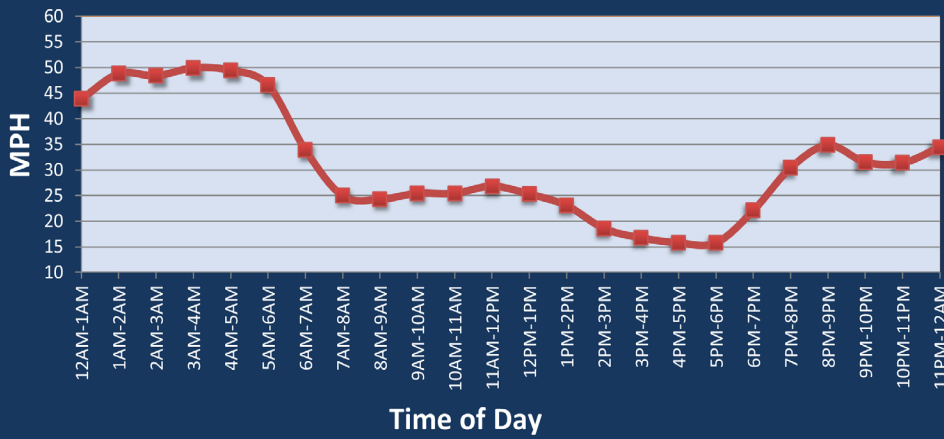

Philadelphia, PA: I-76 at I-676

Average Speed by Time of Day
I-76 at I-676

Summary

National Ranking by Congestion Index	34
Rank Change 2023 - 2024	-2
Average Speed	28.6
Peak Average Speed	23.7
Nonpeak Average Speed	30.4
Nonpeak / Peak Ratio	1.3
Peak Average Speed Percent Change 2023 - 2024	-0.3%