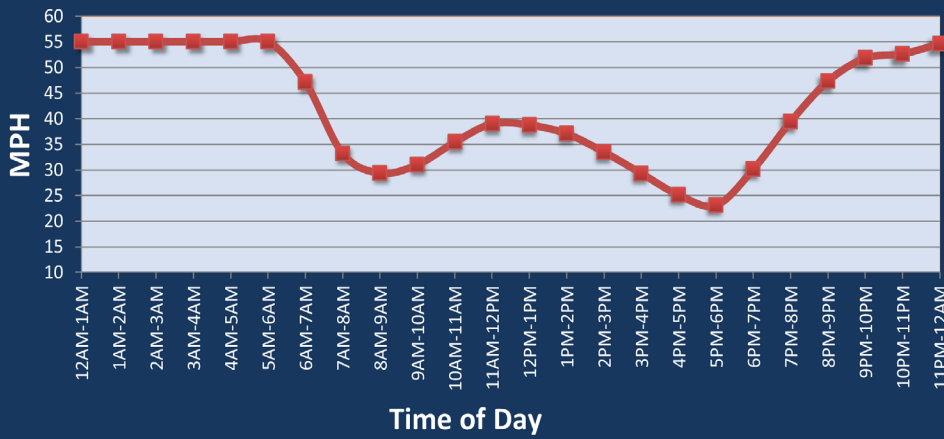

Atlanta, GA: I-20 at I-75/I-85

Average Speed by Time of Day
I-20 at I-75/I-85

Summary

National Ranking by Congestion Index	38
Rank Change 2023 - 2024	-3
Average Speed	39.5
Peak Average Speed	30.7
Nonpeak Average Speed	42.7
Nonpeak / Peak Ratio	1.4
Peak Average Speed Percent Change 2023 - 2024	0.0%