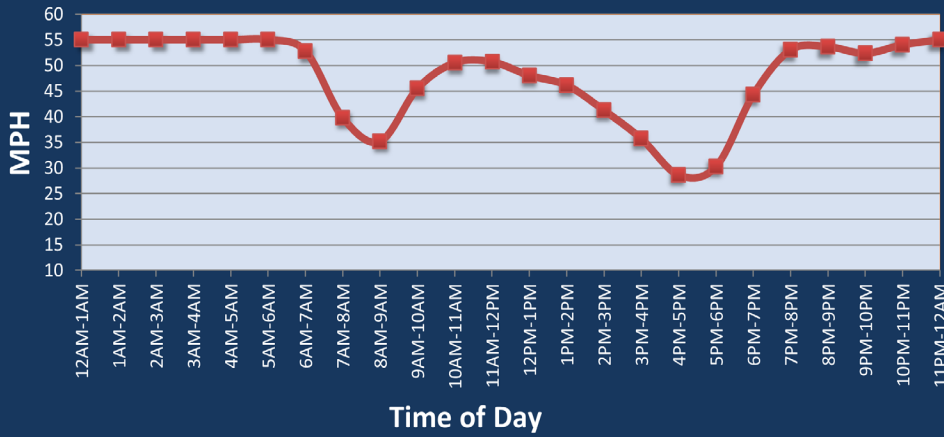

Minneapolis - St. Paul, MN: I-35W at I-494

Average Speed by Time of Day
I-35W at I-494

Summary

National Ranking by Congestion Index	43
Rank Change 2023 - 2024	13
Average Speed	45.4
Peak Average Speed	37.3
Nonpeak Average Speed	49
Nonpeak / Peak Ratio	1.3
Peak Average Speed Percent Change 2023 - 2024	-5.6%