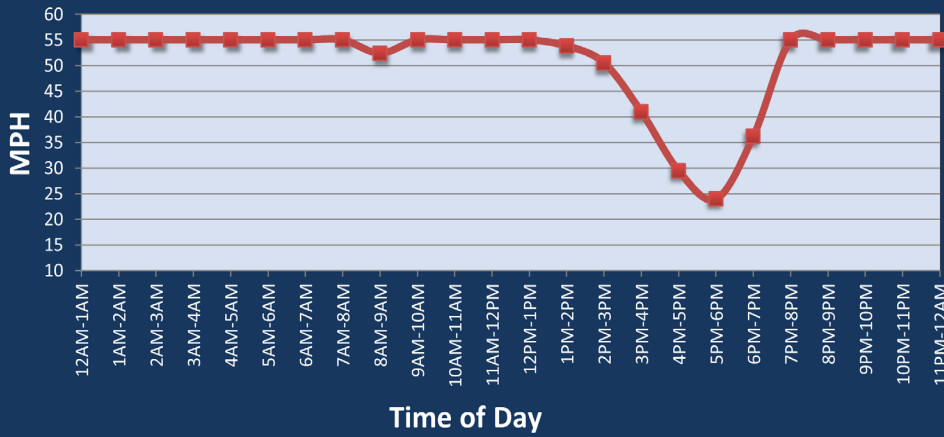

Knoxville, TN: I-40/I-75 at I-140

Average Speed by Time of Day
I-40/I-75 at I-140

Summary

National Ranking by Congestion Index	44
Rank Change 2023 - 2024	25
Average Speed	47
Peak Average Speed	37.5
Nonpeak Average Speed	53
Nonpeak / Peak Ratio	1.4
Peak Average Speed Percent Change 2023 - 2024	-6.5%