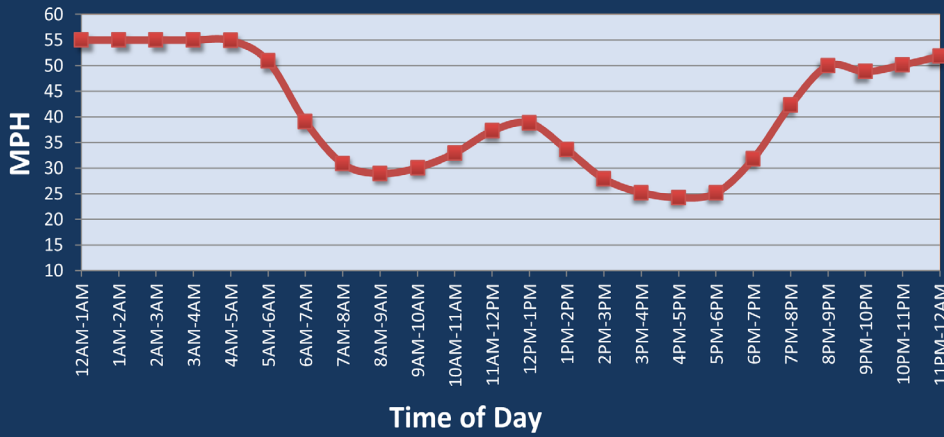

# Seattle, WA: I-5 at I-90

Average Speed by Time of Day  
I-5 at I-90

## Summary

|   |       |
|---|-------|
| National Ranking by Congestion Index          | 47    |
| Rank Change 2023 - 2024                       | 1     |
| Average Speed                                 | 36.7  |
| Peak Average Speed                            | 30.4  |
| Nonpeak Average Speed                         | 39.4  |
| Nonpeak / Peak Ratio                          | 1.3   |
| Peak Average Speed Percent Change 2023 - 2024 | 11.2% |