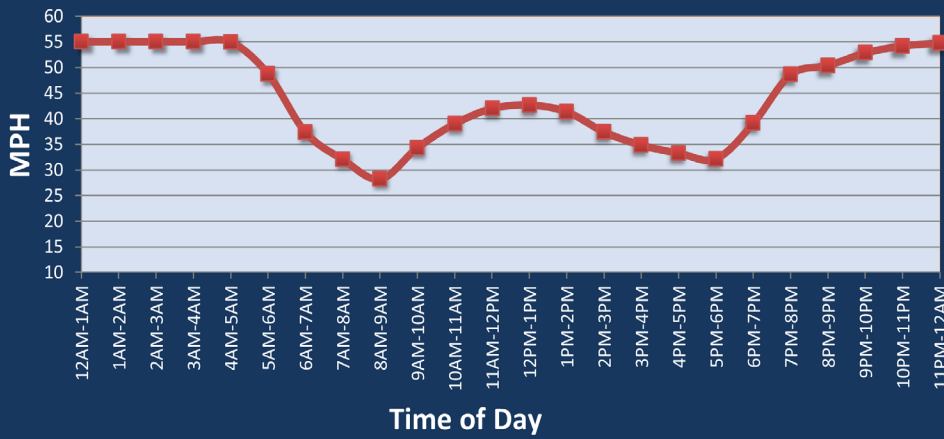

Oakland, CA: I-880 at I-238

Average Speed by Time of Day
I-880 at I-238

Summary

National Ranking by Congestion Index	50
Rank Change 2023 - 2024	-5
Average Speed	40.8
Peak Average Speed	32.9
Nonpeak Average Speed	44.5
Nonpeak / Peak Ratio	1.4
Peak Average Speed Percent Change 2023 - 2024	-0.2%