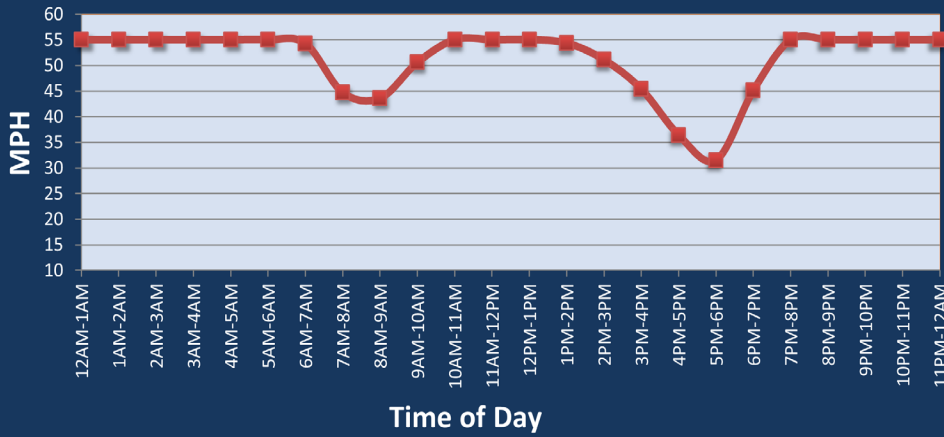

# Charlotte, NC: I-77 at I-485 (South)

**Average Speed by Time of Day  
I-77 at I-485 (South)**

## Summary

National Ranking by Congestion Index	52
Rank Change 2023 - 2024	7
Average Speed	49.9
Peak Average Speed	41.9
Nonpeak Average Speed	53.5
Nonpeak / Peak Ratio	1.3
Peak Average Speed Percent Change 2023 - 2024	-2.70%