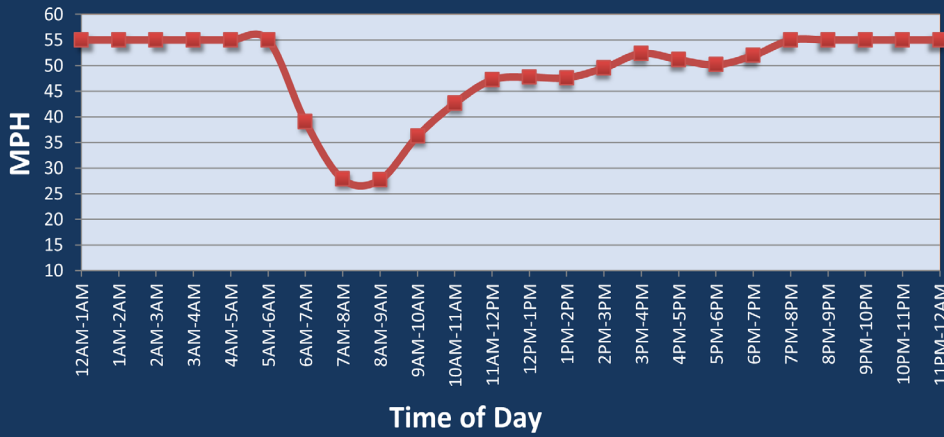

# Nashville, TN: I-65 at I-24

Average Speed by Time of Day  
I-65 at I-24

## Summary

National Ranking by Congestion Index	53
Rank Change 2023 - 2024	12
Average Speed	46
Peak Average Speed	37.8
Nonpeak Average Speed	49.4
Nonpeak / Peak Ratio	1.3
Peak Average Speed Percent Change 2023 - 2024	-1.3%