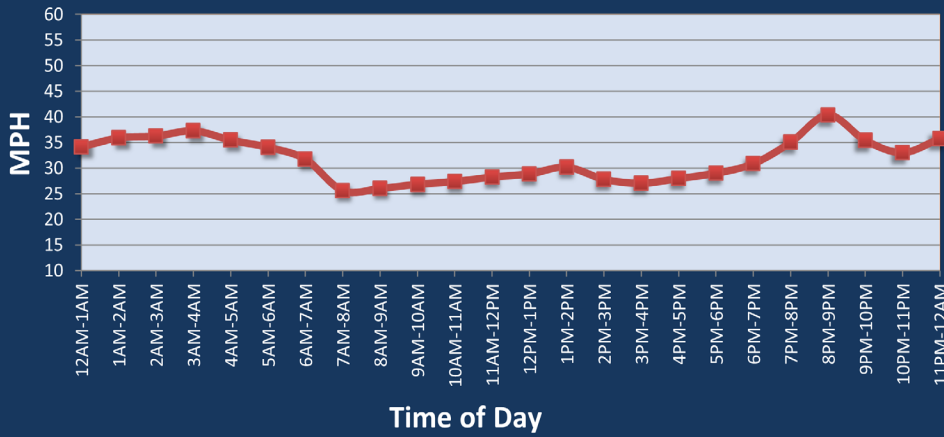

Tiger Mountain Summit, WA: SR 18

Average Speed by Time of Day
SR 18

Summary

National Ranking by Congestion Index	55
Rank Change 2023 - 2024	27
Average Speed	30.1
Peak Average Speed	28.1
Nonpeak Average Speed	30.9
Nonpeak / Peak Ratio	1.1
Peak Average Speed Percent Change 2023 - 2024	-3.6%