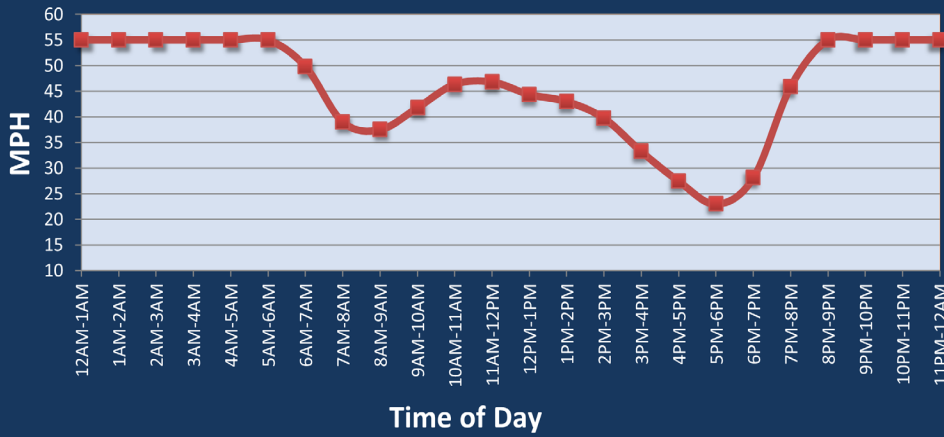

# Houston, TX: I-610 at US 290

Average Speed by Time of Day  
I-610 at US 290

## Summary

National Ranking by Congestion Index	57
Rank Change 2023 - 2024	-11
Average Speed	42.6
Peak Average Speed	32
Nonpeak Average Speed	47.6
Nonpeak / Peak Ratio	1.5
Peak Average Speed Percent Change 2023 - 2024	0.5%