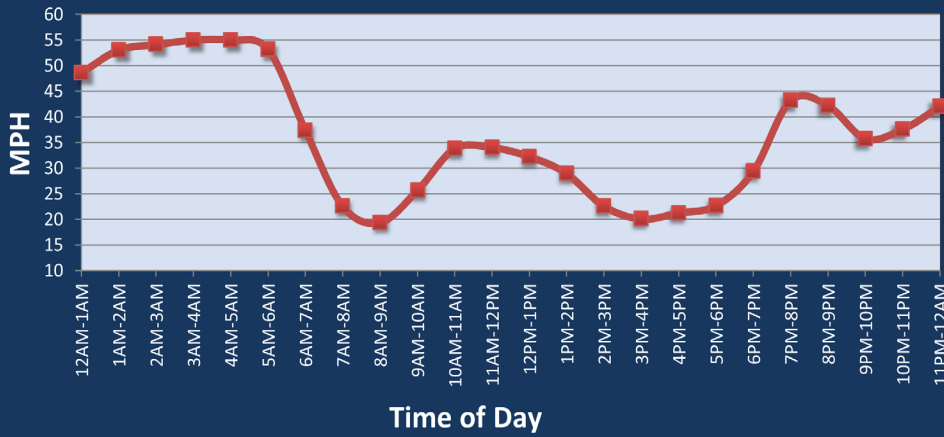

Philadelphia, PA: I-76 at US 1

Average Speed by Time of Day
I-76 at US 1

Summary

National Ranking by Congestion Index	58
Rank Change 2023 - 2024	6
Average Speed	32.5
Peak Average Speed	24.8
Nonpeak Average Speed	35.8
Nonpeak / Peak Ratio	1.4
Peak Average Speed Percent Change 2023 - 2024	-2.8%