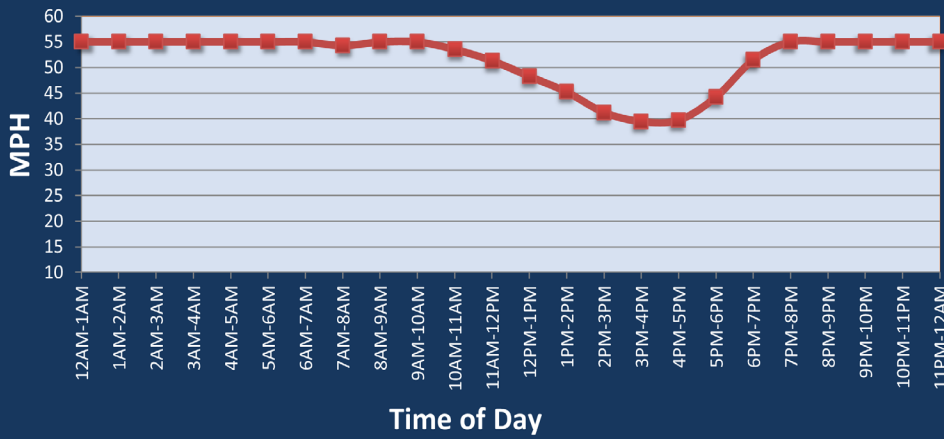

Gary, IN: I-65 at I-80

Average Speed by Time of Day
I-65 at I-80

Summary

National Ranking by Congestion Index	59
Rank Change 2023 - 2024	-32
Average Speed	50.4
Peak Average Speed	49.6
Nonpeak Average Speed	50.7
Nonpeak / Peak Ratio	1
Peak Average Speed Percent Change 2023 - 2024	7.8%