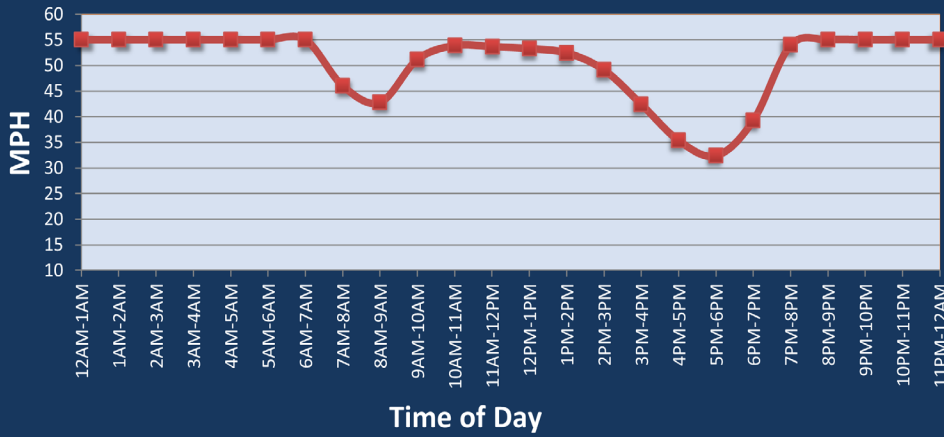

# Charlotte, NC: I-85 at I-485 (West)

Average Speed by Time of Day  
I-85 at I-485 (West)

## Summary

National Ranking by Congestion Index	60
Rank Change 2023 - 2024	7
Average Speed	48.9
Peak Average Speed	41.3
Nonpeak Average Speed	52.5
Nonpeak / Peak Ratio	1.3
Peak Average Speed Percent Change 2023 - 2024	-2.50%