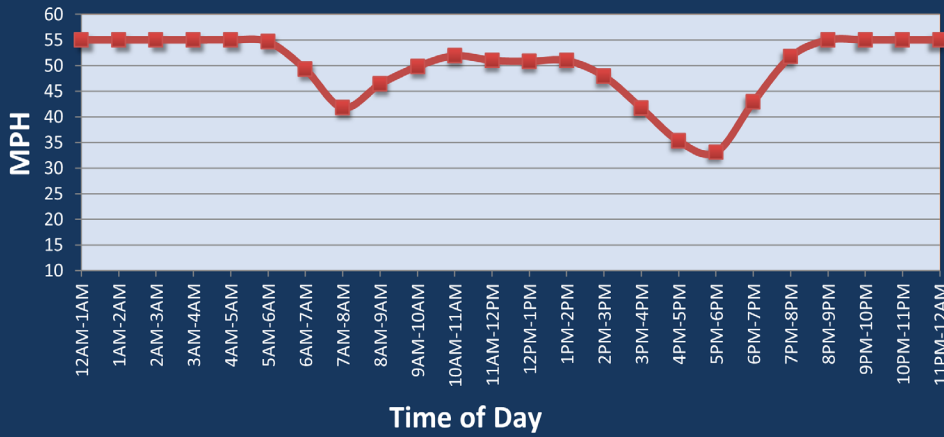

Houston, TX: I-10 at I-610 (East)

Average Speed by Time of Day
I-10 at I-610 (East)

Summary

National Ranking by Congestion Index	61
Rank Change 2023 - 2024	-4
Average Speed	48.5
Peak Average Speed	41.2
Nonpeak Average Speed	51.5
Nonpeak / Peak Ratio	1.2
Peak Average Speed Percent Change 2023 - 2024	-3.8%