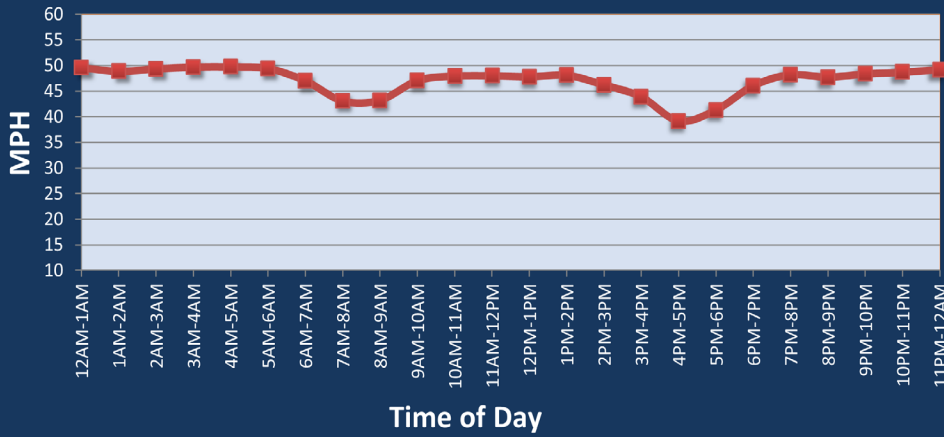

St. Louis, MO: I-64/I-55 at I-44

Average Speed by Time of Day
I-64/I-55 at I-44

Summary

National Ranking by Congestion Index	63
Rank Change 2023 - 2024	-14
Average Speed	46.4
Peak Average Speed	43.1
Nonpeak Average Speed	47.7
Nonpeak / Peak Ratio	1.1
Peak Average Speed Percent Change 2023 - 2024	-2.5%