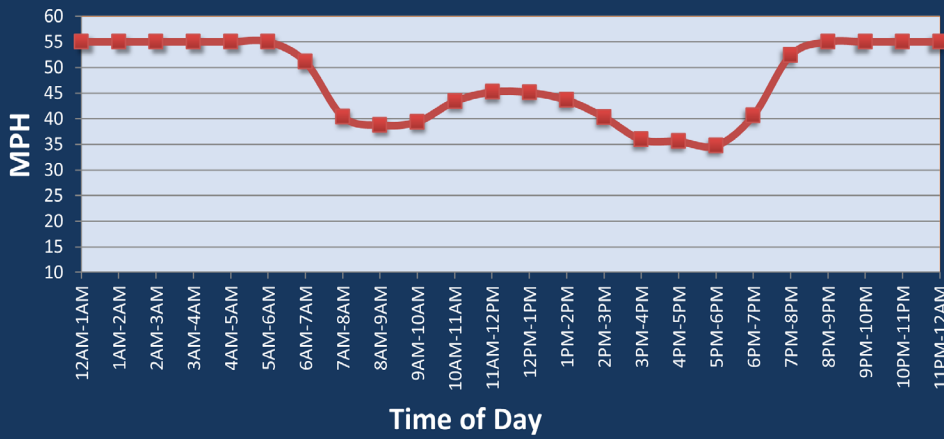

# Baltimore, MD: I-695 at I-70

Average Speed by Time of Day  
I-695 at I-70

## Summary

National Ranking by Congestion Index	64
Rank Change 2023 - 2024	33
Average Speed	45.4
Peak Average Speed	40.3
Nonpeak Average Speed	47.4
Nonpeak / Peak Ratio	1.2
Peak Average Speed Percent Change 2023 - 2024	-7.5%