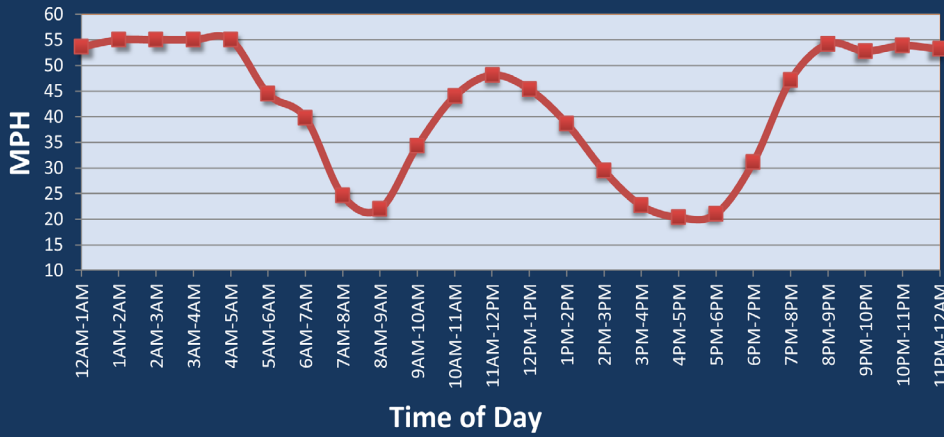

# Boston, MA: I-93 at SR 3

Average Speed by Time of Day  
I-93 at SR 3

## Summary

National Ranking by Congestion Index	67
Rank Change 2023 - 2024	-16
Average Speed	35.3
Peak Average Speed	25.3
Nonpeak Average Speed	41.7
Nonpeak / Peak Ratio	1.6
Peak Average Speed Percent Change 2023 - 2024	2.6%