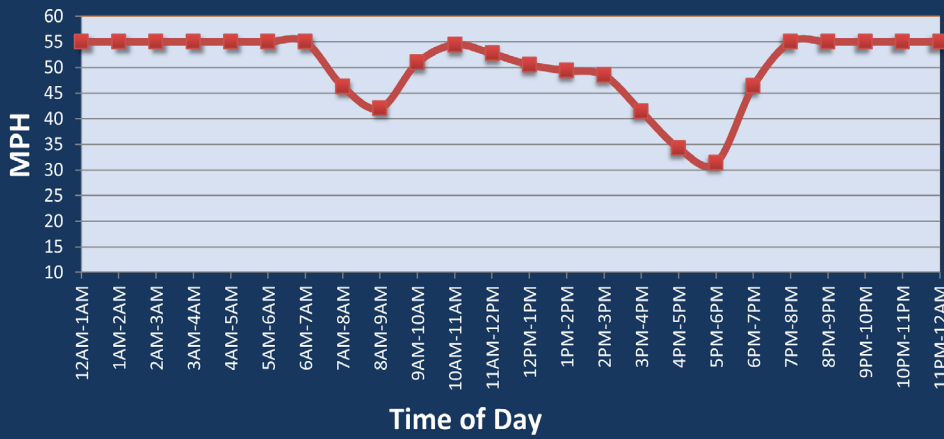

Knoxville, TN: I-40 at I-275

Average Speed by Time of Day
I-40 at I-275

Summary

National Ranking by Congestion Index	68
Rank Change 2023 - 2024	6
Average Speed	48.2
Peak Average Speed	41.1
Nonpeak Average Speed	51.8
Nonpeak / Peak Ratio	1.3
Peak Average Speed Percent Change 2023 - 2024	-2.5%