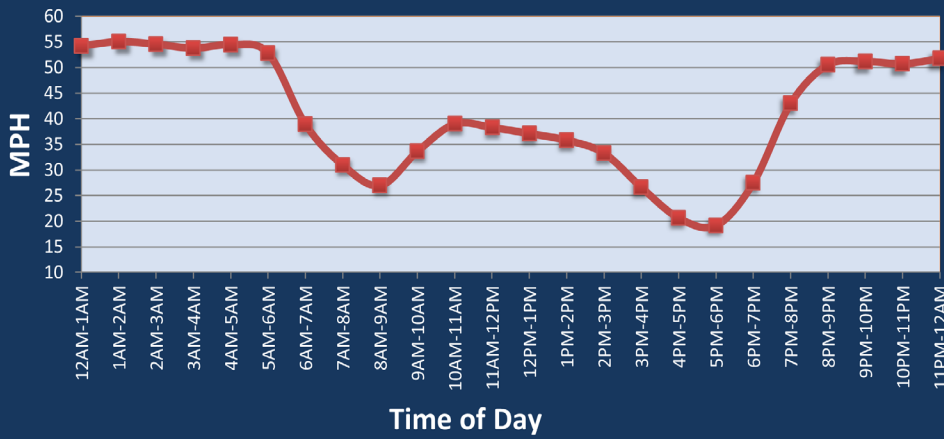

Tampa, FL: I-4 at I-275

Average Speed by Time of Day
I-4 at I-275

Summary

National Ranking by Congestion Index	69
Rank Change 2023 - 2024	11
Average Speed	37
Peak Average Speed	27
Nonpeak Average Speed	41.7
Nonpeak / Peak Ratio	1.5
Peak Average Speed Percent Change 2023 - 2024	-7.3%