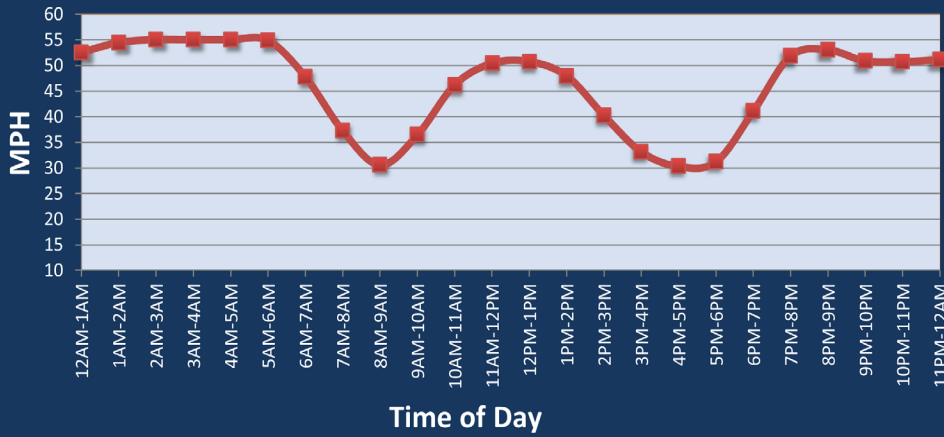

Boston, MA: I-95 at I-90

Average Speed by Time of Day
I-95 at I-90

Summary

National Ranking by Congestion Index	70
Rank Change 2023 - 2024	1
Average Speed	44.2
Peak Average Speed	36.2
Nonpeak Average Speed	47.7
Nonpeak / Peak Ratio	1.3
Peak Average Speed Percent Change 2023 - 2024	-3.3%