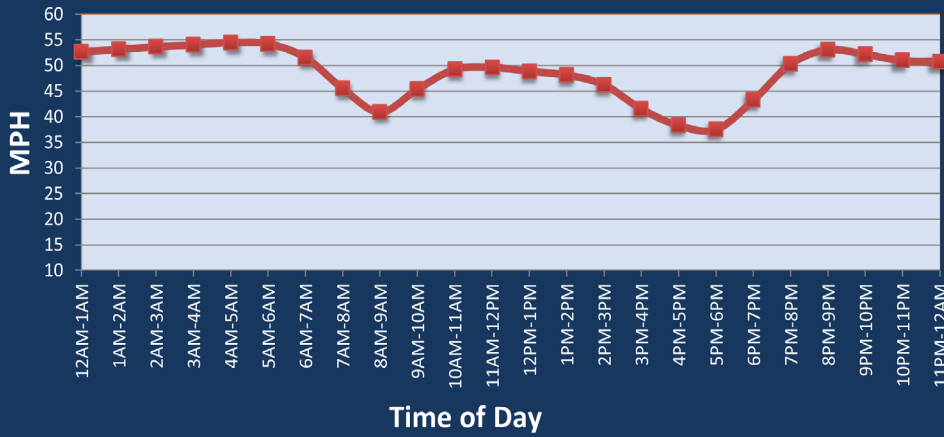

Indianapolis, IN: I-465 at I-69

Average Speed by Time of Day
I-465 at I-69

Summary

National Ranking by Congestion Index	71
Rank Change 2023 - 2024	-16
Average Speed	47.3
Peak Average Speed	42.2
Nonpeak Average Speed	49.3
Nonpeak / Peak Ratio	1.2
Peak Average Speed Percent Change 2023 - 2024	4.4%