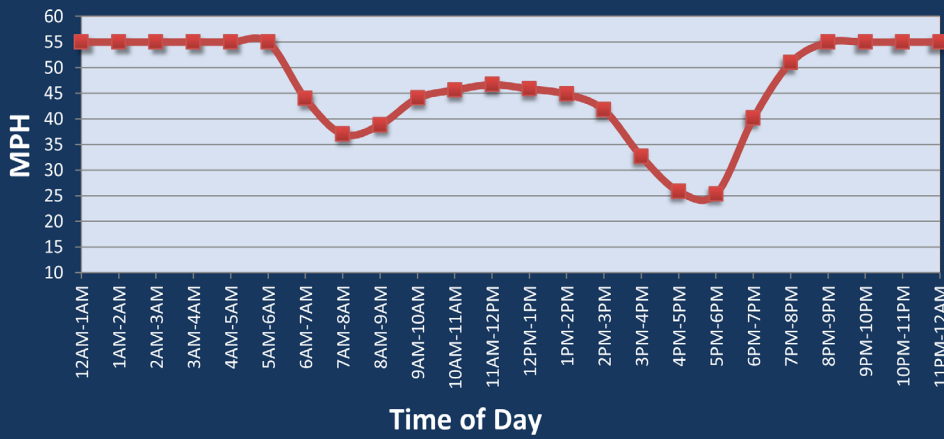

Ft. Worth, TX: I-35W at I-30

Average Speed by Time of Day
I-35W at I-30

Summary

National Ranking by Congestion Index	73
Rank Change 2023 - 2024	-5
Average Speed	44
Peak Average Speed	33.7
Nonpeak Average Speed	48.3
Nonpeak / Peak Ratio	1.4
Peak Average Speed Percent Change 2023 - 2024	-2.7%