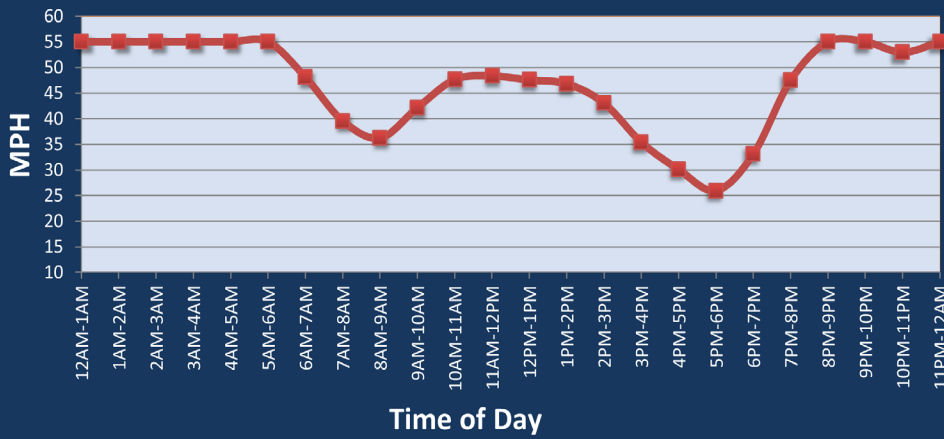

Dallas, TX: US 75 at I-635

Average Speed by Time of Day
US 75 at I-635

Summary

National Ranking by Congestion Index	77
Rank Change 2023 - 2024	-15
Average Speed	44.1
Peak Average Speed	34.7
Nonpeak Average Speed	47.9
Nonpeak / Peak Ratio	1.4
Peak Average Speed Percent Change 2023 - 2024	-0.5%