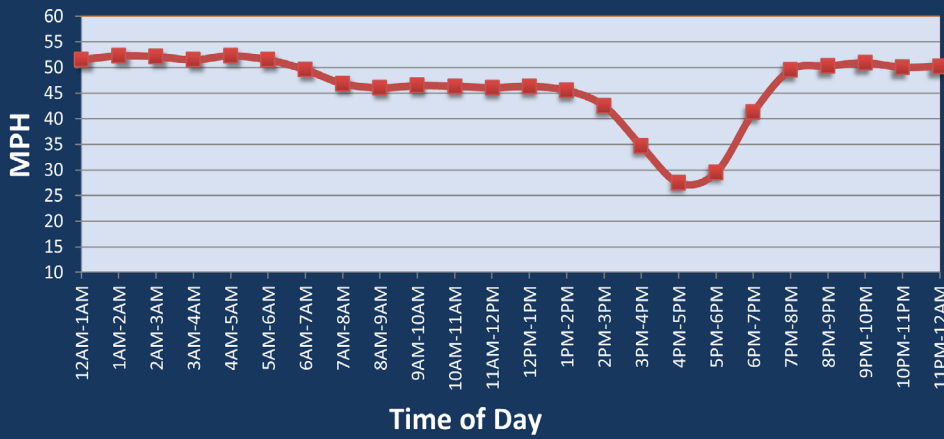

Camden, NJ: I-76 at I-676

Average Speed by Time of Day
I-76 at I-676

Summary

National Ranking by Congestion Index	78
Rank Change 2023 - 2024	-26
Average Speed	45.5
Peak Average Speed	41.3
Nonpeak Average Speed	47
Nonpeak / Peak Ratio	1.1
Peak Average Speed Percent Change 2023 - 2024	1.4%