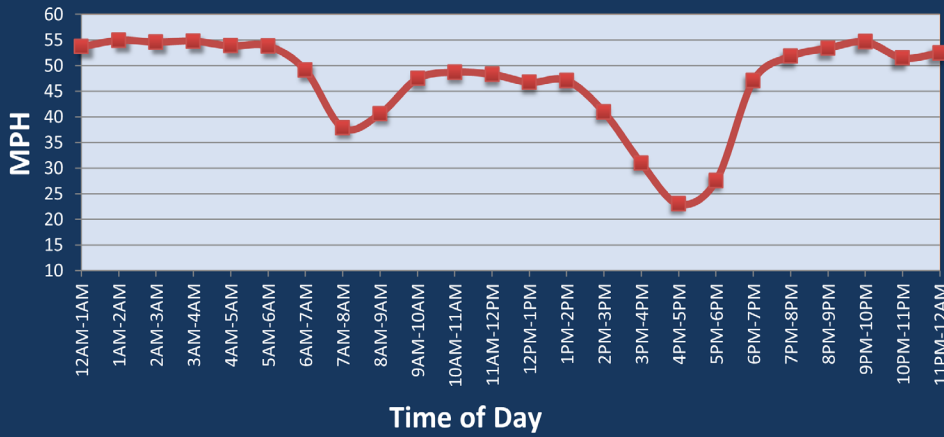

Milwaukee, WI: I-94/I-794 at I-43

Average Speed by Time of Day
I-94/I-794 at I-43

Summary

National Ranking by Congestion Index	81
Rank Change 2023 - 2024	14
Average Speed	43.6
Peak Average Speed	35.1
Nonpeak Average Speed	47.6
Nonpeak / Peak Ratio	1.4
Peak Average Speed Percent Change 2023 - 2024	-4.0%