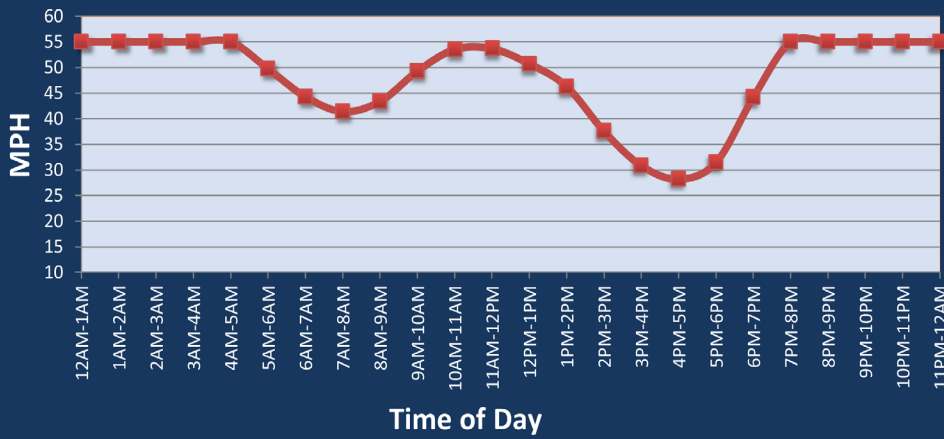

# Phoenix, AZ: I-17 at I-10

Average Speed by Time of Day  
I-17 at I-10

## Summary

National Ranking by Congestion Index	84
Rank Change 2023 - 2024	2
Average Speed	47
Peak Average Speed	38.7
Nonpeak Average Speed	50.3
Nonpeak / Peak Ratio	1.3
Peak Average Speed Percent Change 2023 - 2024	-1.4%