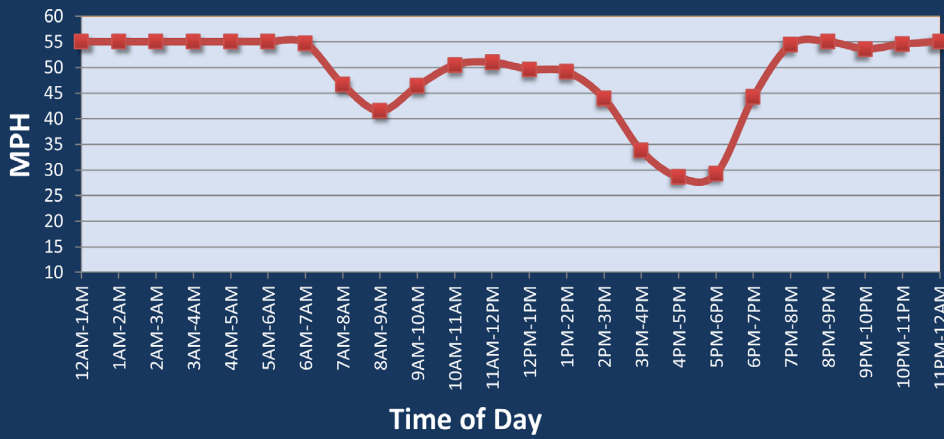

# Baltimore, MD: I-695 at I-83

Average Speed by Time of Day  
I-695 at I-83

## Summary

National Ranking by Congestion Index	87
Rank Change 2023 - 2024	14
Average Speed	47.7
Peak Average Speed	40.5
Nonpeak Average Speed	50.5
Nonpeak / Peak Ratio	1.2
Peak Average Speed Percent Change 2023 - 2024	-4.4%