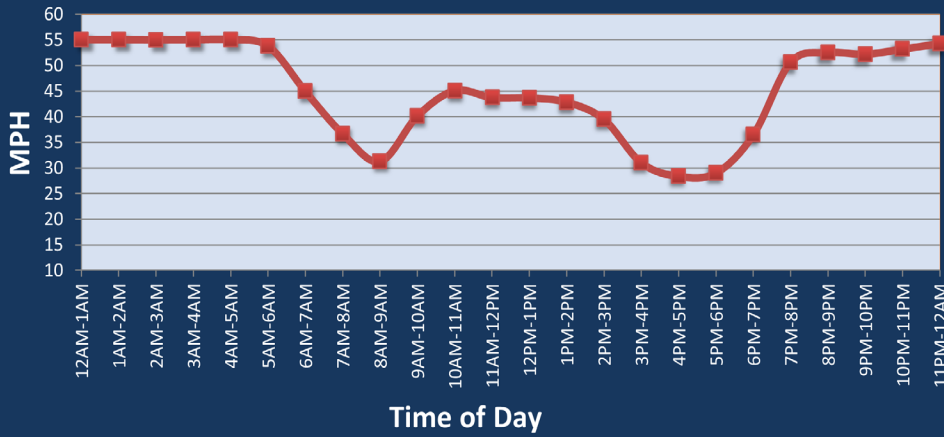

Boston, MA: I-95 at I-93 (North)

Average Speed by Time of Day
I-95 at I-93 (North)

Summary

National Ranking by Congestion Index	89
Rank Change 2023 - 2024	5
Average Speed	42.3
Peak Average Speed	34.3
Nonpeak Average Speed	46
Nonpeak / Peak Ratio	1.3
Peak Average Speed Percent Change 2023 - 2024	-3.3%