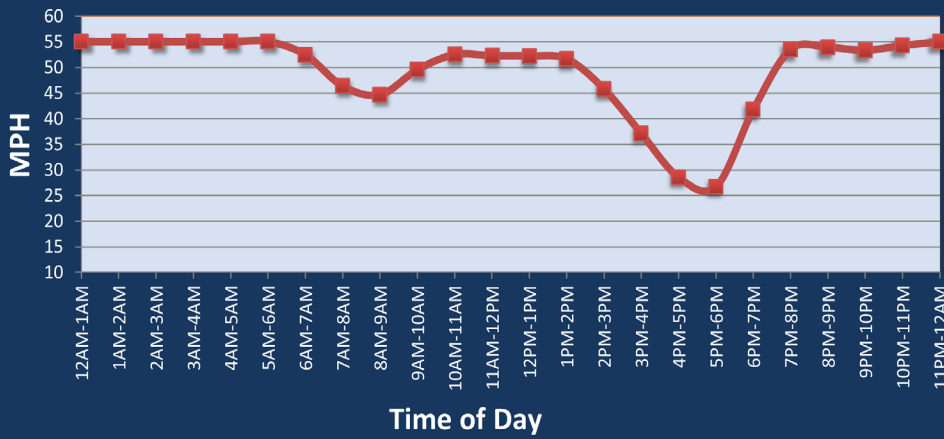

Baltimore, MD: I-95 at I-695 (South)

Average Speed by Time of Day
I-95 at I-695 (South)

Summary

National Ranking by Congestion Index	90
Rank Change 2023 - 2024	13
Average Speed	48.1
Peak Average Speed	39.6
Nonpeak Average Speed	51.6
Nonpeak / Peak Ratio	1.3
Peak Average Speed Percent Change 2023 - 2024	-10.0%