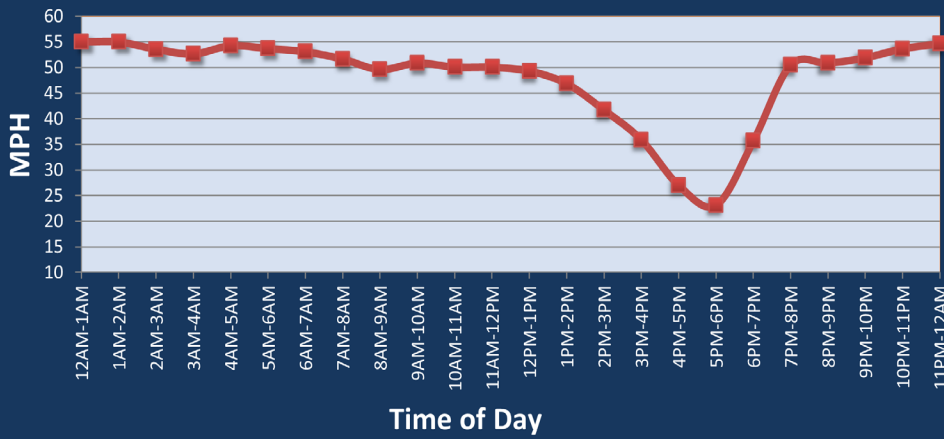

# New Haven, CT: I-95 at I-91

Average Speed by Time of Day  
I-95 at I-91

## Summary

National Ranking by Congestion Index	93
Rank Change 2023 - 2024	-4
Average Speed	46.6
Peak Average Speed	37.2
Nonpeak Average Speed	50.1
Nonpeak / Peak Ratio	1.3
Peak Average Speed Percent Change 2023 - 2024	-2.9%